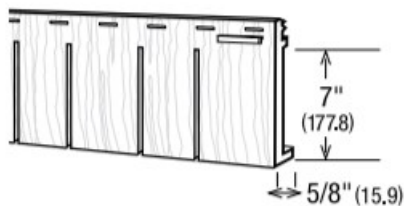

Item	Size	Pcs/Ctn
7" Single Shake	6'9"	13 - 1/2 sq
Traditional Shake Corner	15.86"	10
10' Vinyl Corner	3.5" x 10'	10
3/4" J Channel	3/4" x 12'	40
Starter Strip	10'	25

Traditional Shake Corner

15.86"
Natural Cedar Texture