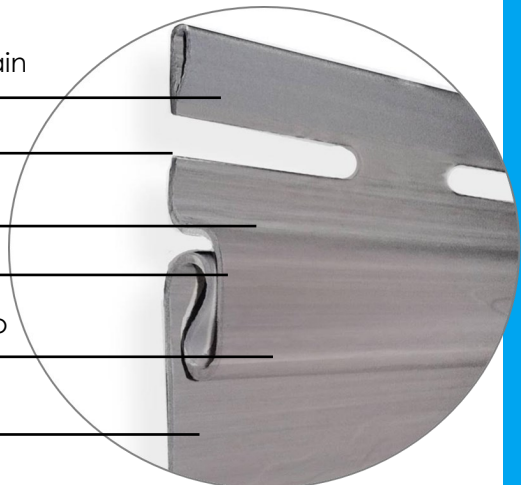

D5"D
Available
Special Order

Weathered woodgrain appearance

.040" thickness

LineLock™ panel locking system

1/2" lap profile

Vapor Vent™ weep hole system

High-grade vinyl compounds and UV inhibitors

SIDING - TRADITIONAL COLORS