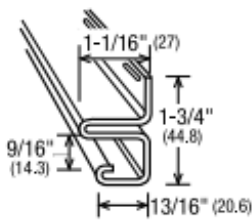

ACCESSORIES - GENTEK

Stock Color

Snow White Only

Item	Size	Pcs/Ctn
5/8" J-Channel	12' Brushed	40

Item	Size	Pcs/Ctn
1/2" J-Channel	12' Brushed	40

Item	Size	Pcs/Ctn
5/8" F-Channel	12' Brushed	24

ACCESSORIES - TRADITIONAL COLORS