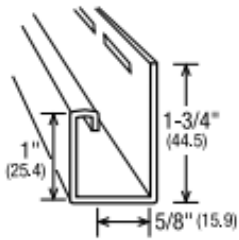

ACCESSORIES - GENTEK

Stock Color

Snow White Only

Item	Size	Pcs/Ctn
5/8" J-Channel	12' Brushed	40