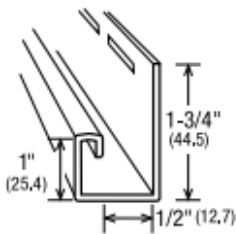

Item	Size	Pcs/Ctn
1/2" J-Channel	12' Brushed	40