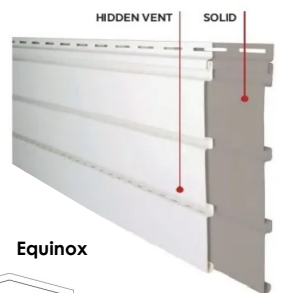

SOFFIT - MITTEN

Stock Solid & Full Vent T4" Colors

Black

Bone

Brownstone

Flagstone

Ivory

Sandalwood

Stratus

Frost/White

Musket Brown - Full Vent Only
(Perforated)

Solid & Full Vent Soffit

Soffit not available in Premium Colors.

Item	Size	Pcs/Ctn
T 4" Solid	12" x 12'	16 - 2 sq
T 4" Full Vent - Perforated	12" x 12'	16 - 2 sq
T 4" Full Vent - Weaved (white only)	12" x 12'	16 - 2 sq

Center Vent Soffit - White Only

Item	Size	Pcs/Ctn
T 4" Center Vent-Perforated & Weaved	12" x 12'	16 - 2 sq

Beaded 7" Soffit - White Only - SPECIAL ORDER

Item	Size	Pcs/Ctn
7" Beaded Solid	7" x 12'	28 - 2 sq
7" Beaded Hidden Vent	7" x 12'	28 - 2 sq

Equinox Soffit - White Only

Item	Size	Pcs/Ctn
Equinox Solid Vent	10" x 12'	20 - 2 sq
Equinox Hidden Vent	10" x 12'	20 - 2 sq

- Triple 3-1/3 profile (10" wide)
- Premium .045" thickness for extra rigidity
- Deep 1/2" panel projection for sharp definition
- Net free air intake per foot: Vented 8.4 sq. in.

SOFFIT