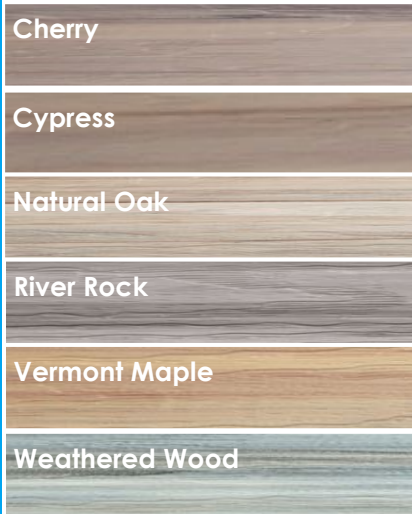

DOUBLE 4 DUTCHLAP

DOUBLE 4.5 DUTCHLAP

DOUBLE 5 DUTCHLAP

DOUBLE 5

SIDING - TRADITIONAL COLORS

NORTHERN STAR BOARD & BATTEN

.046"

Special Order Traditional Colors

Full 7" exposure with 5 1/2" face and 1 1/2" batten.

SIDING - TRADITIONAL & PREMIUM COLORS

.044"

SIDING - PREMIUM COLORS - VARIEGATED

HARBOR RIDGE RUSTIC

Special Order Colors

DOUBLE 4

VARIEGATED WOODGRAIN