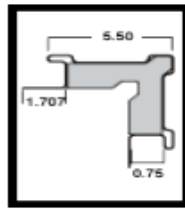

20' VINYL CORNERS

TRADITIONAL