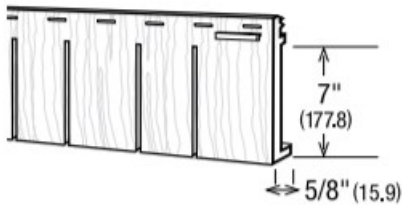

Traditional Shake Corner

15.86"
Natural Cedar Texture