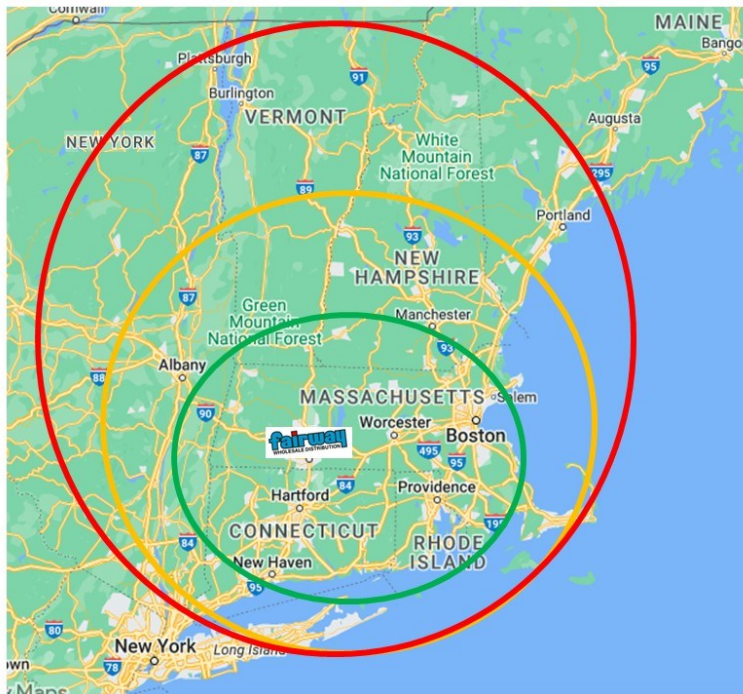

Option B: Ask us if we have a distribution partner in your territory.

Typical "The Fair Way" delivery lead time from time of order *

Within 1 - 5 business days (2 days a week)

Within 1 -10 business days (1 day a week)