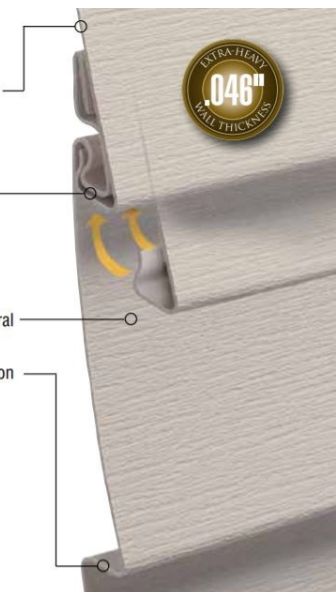

PREMIER DESIGN AND CONSTRUCTION

Extra-Heavy Wall Thickness Heavy-duty .046" thickness provides superior rigidity, ensuring straight, smooth walls.

Full-Roll Nailing Hem Delivers double-strength wall attachment.

Exclusive Advantage Lock™ System Securely connects panels, greatly enhancing rigidity and stability.

Hurricane-Velocity Wind Resistance Built hurricane-tough! In laboratory tests simulating hurricane-force wind conditions, Sequoia Select withstood windloads up to 253 mph.*

Rich Cedargrain Emboss Beautiful low-gloss finish achieves natural appeal and excellent durability; requires minimal upkeep.

Superior Lap Height Full 3/4" lap height creates a deeper dimension and enhanced shadow lines for a true wood look.