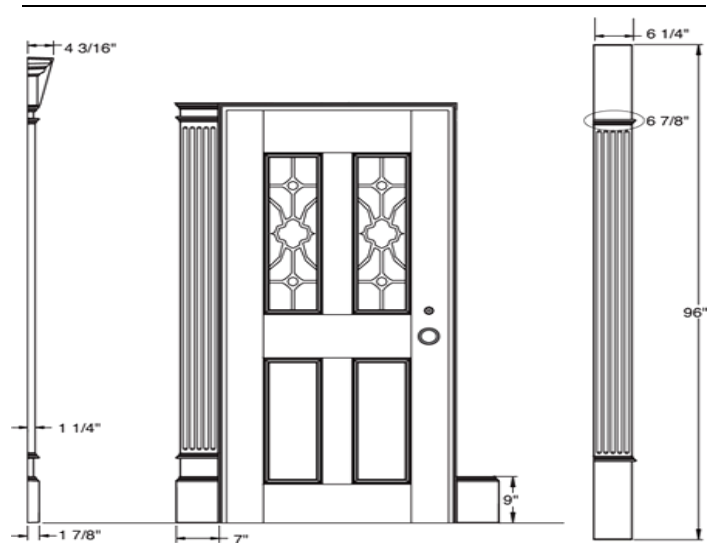

Each Door Pilaster Set Includes:

- 2 Pilasters with bases
- 2 Bottom corners with Bases
- 2 Transition tops
- 4 Transition clips and fasteners

To order optional header, see Door Size Reference Chart* on opposite page.
Door Pilaster Set can be applied before or after siding.

ACCESSORIES