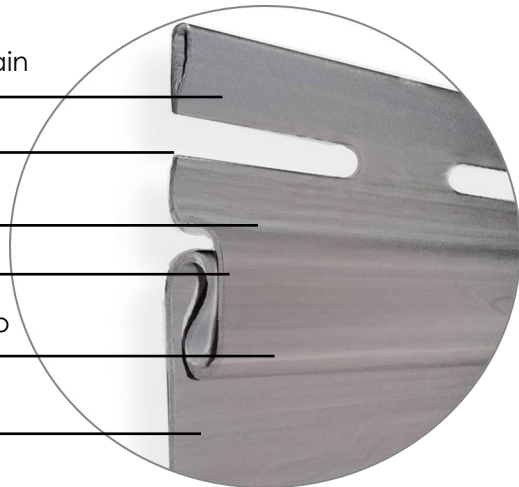

Weathered woodgrain appearance

.040" thickness

LineLock™ panel locking system

1/2" lap profile

Vapor Vent™ weep hole system

High-grade vinyl compounds and UV inhibitors