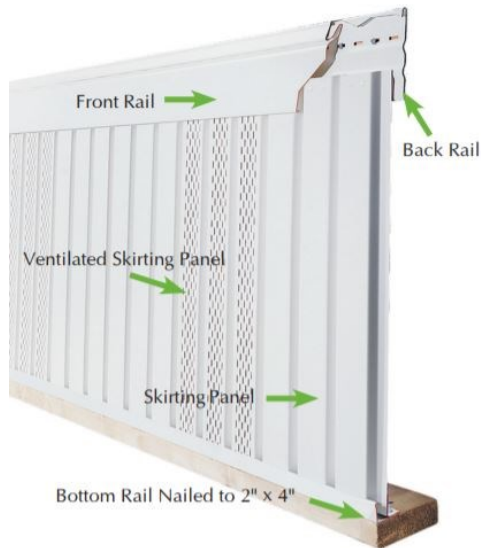

FOUNDRY 6'' ROUND SHAPE

Stock Color

White

Starter

Item	Size	Pcs/Ctn
Round Shape - 6'' Exposure	60"	20-1/2 sq
7/8" J Channel	12'	40
Starter	60"	20

PLEASANT VIEW SKIRTING

Stock Color

White (ONLY)