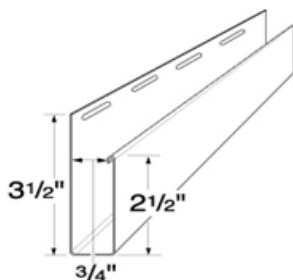

Stock Color: White

Size	Pcs/Ctn
12' 6"	20

WINDOW & DOOR HEADERS

ACCESSORIES

6" Classic Dentil

6" Flat Panel

Flat Panel and Dentil Headers - 6" Height Stock Color: White

Flat Panel or Dentil Size	Top Width	Bottom Width
33-5/8"	36-1/2"	33-5/8"
37-5/8"	40-1/2"	37-5/8"
43-5/8"	46-1/2"	43-5/8"
65-5/8"	68-1/2"	65-5/8"
73-5/8"	76-1/2"	73-5/8"