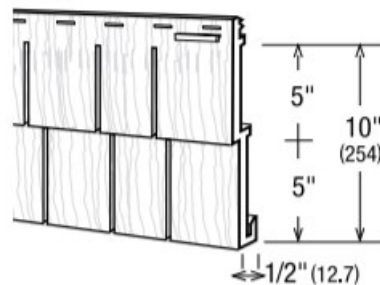

DOUBLE 5"

Matching Siding Colors Available:
Pages 6,7,8,9,10,11

Item	Size	Pcs/Ctn
D5" Cape Cod Shingle	5'5"	11 - 0.5sq
10' Vinyl Corner	3.5" x 10'	10
3/4" J Channel	3/4" x 12'	40
Starter Strip	10'	25

GRAYNE 5" & 7.5" CEDAR SHINGLE